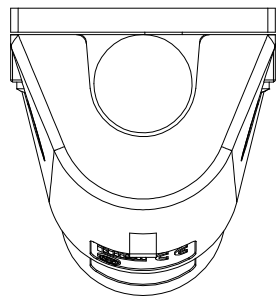

Diritti riservati All rights reserved

dimensions in mm		<b>PE 1683 SM</b> surface mounting housings, plugs, 2 poles + PE, 16 A	Scale 1:2	
Date	17/05/17			
Sign.	C. Mainini			