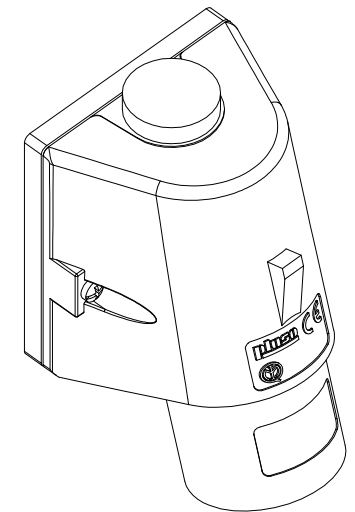

Diritti riservati All rights reserved

dimensions in mm		<b>PE 1683 SM</b> surface mounting housings, plugs, 2 poles + PE, 16 A	Scale 1:2	
Date	17/05/17			
Sign.	C. Mainini			