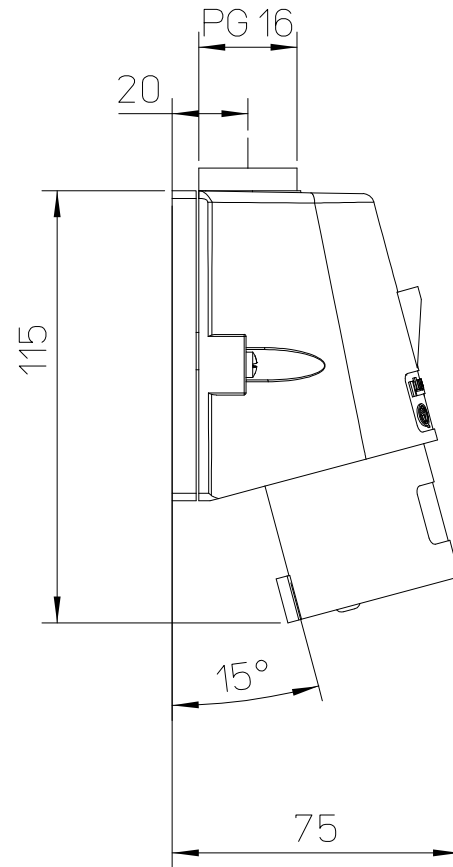

Diritti riservati All rights reserved

dimensions in mm		<b>PE 1683 SM</b> surface mounting housings, plugs, 2 poles + PE, 16 A	Scale 1:2	
Date	17/05/17			
Sign.	C. Mainini			