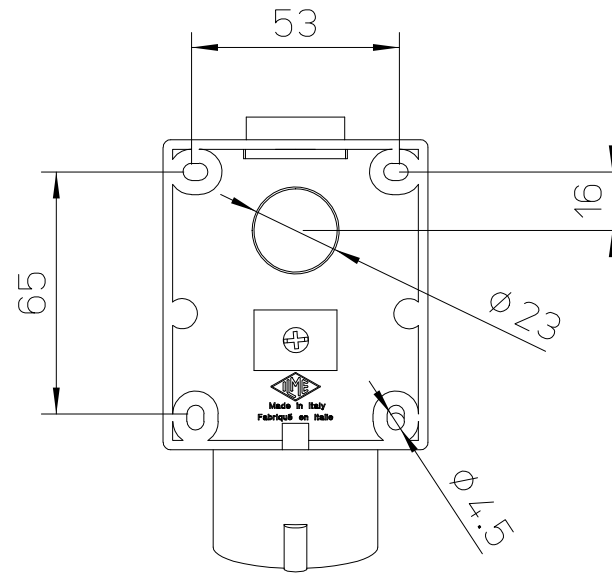

Diritti riservati All rights reserved

dimensions in mm		<b>PE 1683 SM</b> surface mounting housings, plugs, 2 poles + PE, 16 A	Scale 1:2	
Date	17/05/17			
Sign.	C. Mainini			