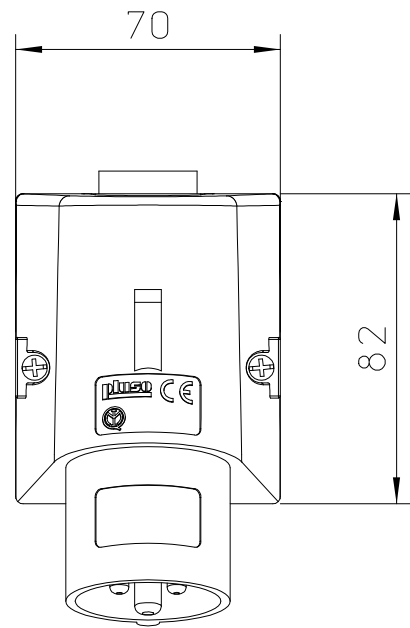

Diritti riservati All rights reserved

dimensions in mm		<b>PE 1683 SM</b> surface mounting housings, plugs, 2 poles + PE, 16 A	Scale 1:2	
Date	17/05/17			
Sign.	C. Mainini			